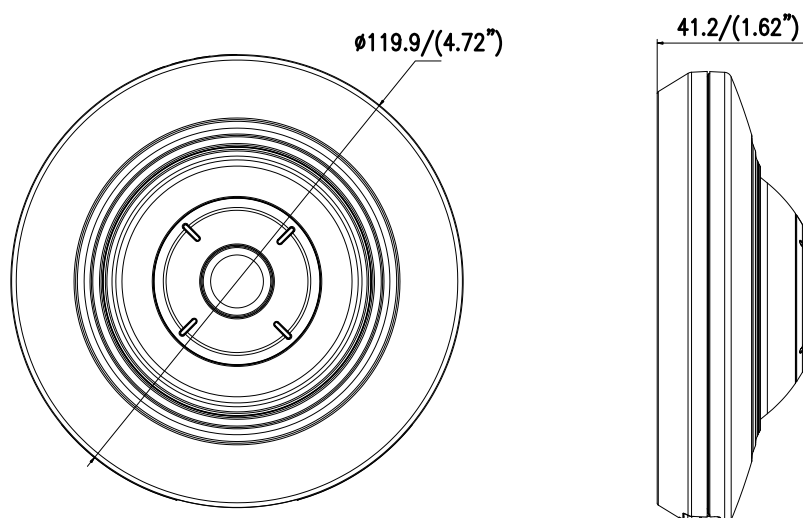

Alarm Trigger	Video tampering alarm, HDD full, HDD error, network disconnected, IP address conflicted, illegal login
Detection	Motion detection, dynamic analysis, intrusion detection, line crossing detection
Protocols	TCP/IP, ICMP, HTTP, HTTPS, FTP, DHCP, DNS, DDNS, RTP, RTSP, RTCP, PPPoE, NTP, UPnP, SMTP, SNMP, IGMP, 802.1X, QoS, IPv6
Standard	ONVIF(PROFILE S,PROFILE G),PSIA,CGI,ISAPI
General Function	One-key reset, anti-flicker, fassword protection, privacy mask, IP Address filtering, heartbeat, watermark
Interface	
Communication Interface	1 RJ45 10M/100M self-adaptive Ethernet port
Audio (-S)	1 audio input (line in), 1 audio output interface
Alarm (-S)	1 alarm input, 1 alarm output (DC24V, 1A or AC110V, 500mA, max.)
On-board Storage	Built-in microSD/SDHC/SDXC slot, up to 128 G
General	
Operating Conditions	-10 °C to +50 °C (-14 °F to +122 °F), Humidity 95% or less (non -condensing)
Power Supply	DC 12V ± 25%, 2A, 5W PoE(802.3af 36-57V, class 3), 0.4 – 0.7 A, 6.7W
IR Range	Up to 8 m
Dimensions	Φ 119.9 × 41.2 mm (Φ 4.72" × 1.62")
Weight	600 g (1.32 lbs.)

Available Models

DS-2CD2955FWD-I, DS-2CD2955FWD-IS

With -S model: supports 1 audio input, 1 audio output, 1 alarm input, 1 alarm output.

Dimensions

Unit: mm(inch)