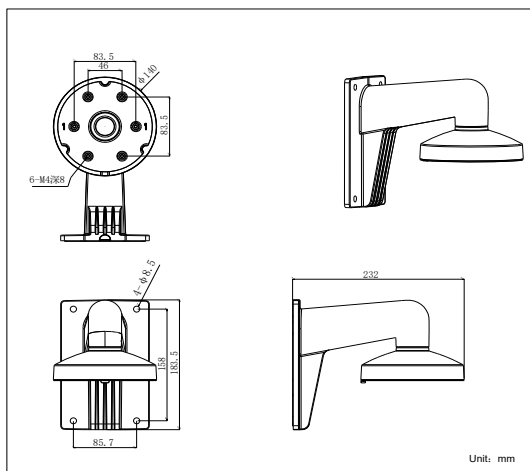

## DS-1273ZJ-140/BLACK

DS-2CC51xxP(N) Wall Mounting Bracket for Dome Camera

### Features:

- Aluminum alloy material with surface spray treatment
- The outlet hole makes the feature looks better
- Better water proof design
- Convenient installation coordinating with lower bowl

### Dimension:

### Parameter:

Model	DS-1273ZJ-140
Parameters	DS-2CC51xxP(N) Wall Mounting Bracket for Dome Camera
Appearance	Hik Black
Range of Application	Suitable for DS-2CC51xxP(N) dome camera wall mounting
Material	Aluminum Alloy
Dimension	140×182×120mm
Weight	703g