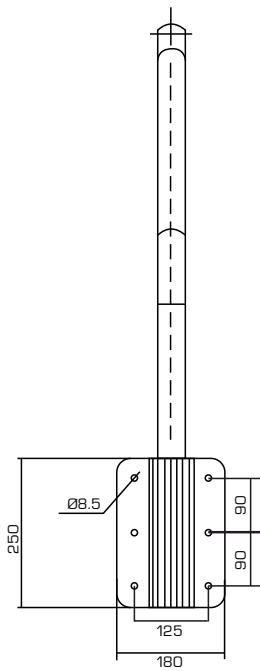

DS-1660ZJ

FEATURES:

- Aluminum alloy material with surface spray treatment
- Size of threaded hole is G1½ as British system
- The bracket can be installed on the high edge of the wall

DS-1660ZJ

SPEC	
Parameters	Parapet wall mount
Colour	Hik White
Feature	Suitable for PTZ camera
Material	Aluminum Alloy
Dimension	180 x 950 x 800mm
Weight	2900g

- The bracket should be installed on a flat wall
- Load capacity of pole should be more than 3 times the weight of camera and bracket
- Load capacity of clamp is 30kg

unit: mm