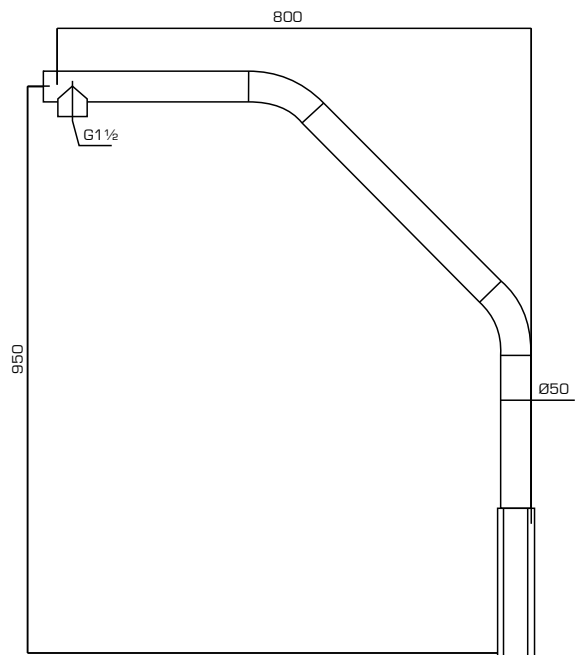

DS-1660ZJ

FEATURES:

- Aluminum alloy material with surface spray treatment
- Size of threaded hole is G1½ as British system
- The bracket can be installed on the high edge of the wall

DS-1660ZJ

SPEC	
Parameters	Parapet wall mount
Colour	Hik White
Feature	Suitable for PTZ camera
Material	Aluminum Alloy
Dimension	180 x 950 x 800mm
Weight	2900g

- The bracket should be installed on a flat wall
- Load capacity of pole should be more than 3 times the weight of camera and bracket
- Load capacity of clamp is 30kg

unit: mm