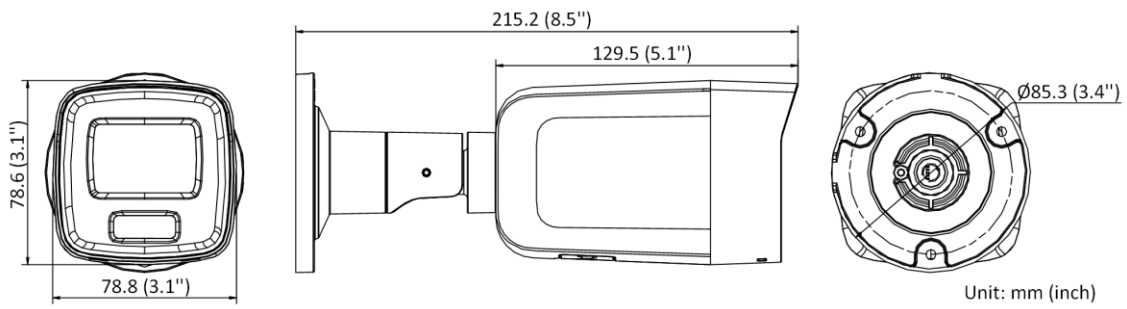

Web Client Language	33 languages English, Russian, Estonian, Bulgarian, Hungarian, Greek, German, Italian, Czech, Slovak, French, Polish, Dutch, Portuguese, Spanish, Romanian, Danish, Swedish, Norwegian, Finnish, Croatian, Slovenian, Serbian, Turkish, Korean, Traditional Chinese, Thai, Vietnamese, Japanese, Latvian, Lithuanian, Portuguese (Brazil), Ukrainian
General Function	Anti-flicker, heartbeat, password reset via e-mail, pixel counter
Software Reset	Yes
Storage Conditions	-30 °C to 60 °C (-22 °F to 140 °F). Humidity 95% or less (non-condensing)
Startup and Operating Conditions	-30 °C to 60 °C (-22 °F to 140 °F). Humidity 95% or less (non-condensing)
Power Supply	12 VDC ± 25%, reverse polarity protection PoE: 802.3af, Class 3
Power Consumption and Current	12 VDC, 0.6 A, max. 7 W PoE (802.3af, 36 V to 57 V), 0.3 A to 0.2 A, max. 8.5 W
Power Interface	Ø5.5 mm coaxial power plug
Material	Front cover: metal, back cover: metal
Camera Dimension	78.8 × 78.6 × 215.2 mm (3.1" × 3.1" × 8.5")
Package Dimension	315 × 137 × 141 mm (12.4" × 5.4" × 5.6")
Camera Weight	Approx. 860 g (1.9 lb.)
With Package Weight	Approx. 1265 g (2.8 lb.)
Approval	
Class	Class B
EMC	FCC SDoC (47 CFR Part 15, Subpart B); CE-EMC (EN 55032: 2015, EN 61000-3-2: 2014, EN 61000-3-3: 2013, EN 50130-4: 2011 +A1: 2014); RCM (AS/NZS CISPR 32: 2015); IC VoC (ICES-003: Issue 6, 2016)
Safety	UL (UL 60950-1); CB (IEC 60950-1:2005 + Am 1:2009 + Am 2:2013, IEC 62368-1:2014); CE-LVD (EN 60950-1:2005 + Am 1:2009 + Am 2:2013, IEC 62368-1:2014)
Environment	CE-RoHS (2011/65/EU); WEEE (2012/19/EU); Reach (Regulation (EC) No 1907/2006)
Protection	IP67 (IEC 60529-2013)

▪ Available Model

DS-2CD2087G2-L (2.8/4/6 mm)

DS-2CD2087G2-LU (2.8/4/6 mm)

▪ **Dimension**

▪ **Accessory**

▪ **Optional**

DS-1276ZJ-SUS Corner Mount	DS-1275ZJ-SUS Vertical Pole Mount	DS-1280ZJ-S Junction Box
		
		