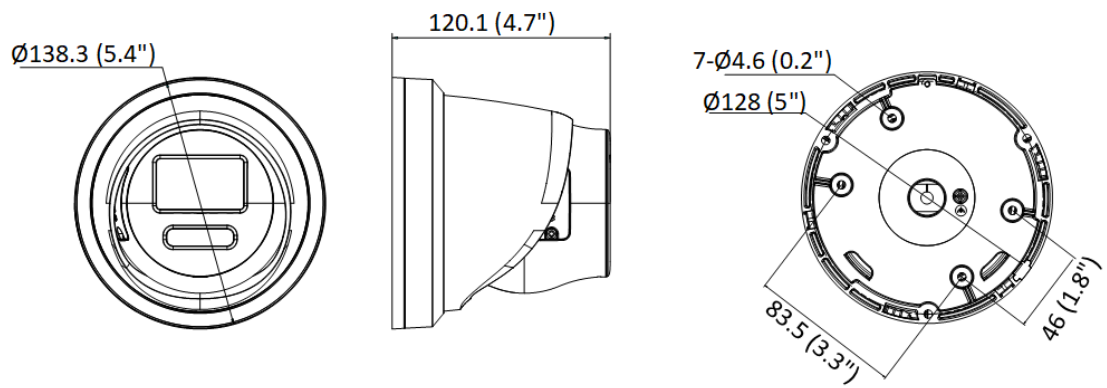

General	
Power	-L: 12 VDC, 0.42 A, max. 5 W PoE: 802.3af, 36 V to 57 V, 0.17 A to 0.11 A, max. 6.0 W -LU: 12 VDC, 0.46 A, max. 5.5 W PoE: 802.3af, 36 V to 57 V, 0.18 A to 0.11 A, max. 6.5 W
Material	Cover: metal, main body: metal
Dimension	Ø138.3 mm × 120.1 mm (Ø5.4" × 4.7")
Package Dimension	170 mm × 170 mm × 150 mm (6.7" × 6.7" × 5.9")
Weight	Approx. 870 g (1.9 lb.)
With Package Weight	Approx. 1160 g (2.6 lb.)
Storage Conditions	-30 °C to 60 °C (-22 °F to 140 °F). Humidity 95% or less (non-condensing)
Startup and Operating Conditions	-30 °C to 60 °C (-22 °F to 140 °F). Humidity 95% or less (non-condensing)
Language	33 languages English, Russian, Estonian, Bulgarian, Hungarian, Greek, German, Italian, Czech, Slovak, French, Polish, Dutch, Portuguese, Spanish, Romanian, Danish, Swedish, Norwegian, Finnish, Croatian, Slovenian, Serbian, Turkish, Korean, Traditional Chinese, Thai, Vietnamese, Japanese, Latvian, Lithuanian, Portuguese (Brazil), Ukrainian
General Function	Anti-flicker, heartbeat, mirror, password reset via e-mail, pixel counter
Software Reset	Yes
Approval	
EMC	FCC (47 CFR Part 15, Subpart B) CE-EMC (EN 55032: 2015, EN 61000-3-2: 2019, EN 61000-3-3: 2013+A1: 2019, EN 50130-4: 2011+A1: 2014) RCM (AS/NZS CISPR 32: 2015) IC (ICES-003: Issue 7) KC (KN32: 2015, KN35: 2015)
Safety	UL (UL 62368-1) CB (IEC 62368-1: 2014+A11) CE-LVD (EN 62368-1: 2014/A11: 2017)
Environment	CE-RoHS (2011/65/EU) WEEE (2012/19/EU) Reach (Regulation (EC) No 1907/2006)
Protection	IP67 (IEC 60529-2013)

Dimension

Model With Mic

Unit: mm (inch)

Model Without Mic

Unit: mm (inch)

▪ **Accessory**

▪ **Optional**

Wall Mount	Corner Mount	Junction Box	Vertical Pole Mount	Pendant Mount
				
Wall Mount				
