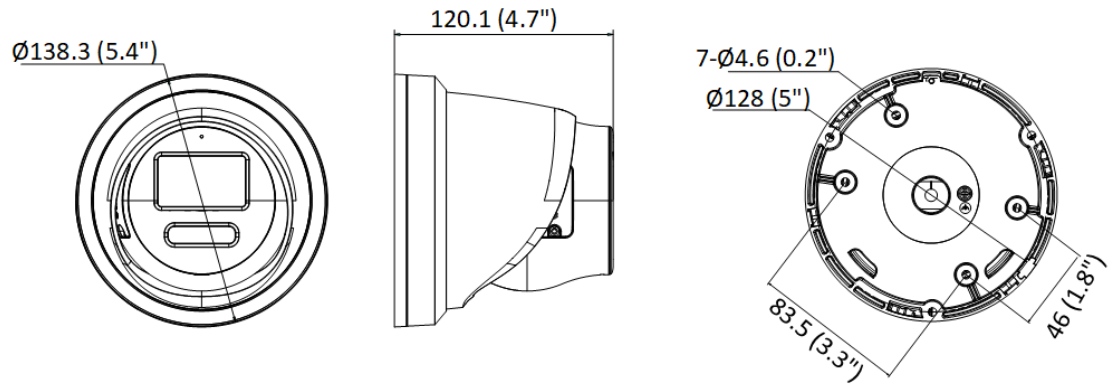

General	
Power	-L: 12 VDC, 0.42 A, max. 5 W PoE: 802.3af, 36 V to 57 V, 0.17 A to 0.11 A, max. 6.0 W -LU: 12 VDC, 0.46 A, max. 5.5 W PoE: 802.3af, 36 V to 57 V, 0.18 A to 0.11 A, max. 6.5 W
Material	Cover: metal, main body: metal
Dimension	Ø138.3 mm × 120.1 mm (Ø5.4" × 4.7")
Package Dimension	170 mm × 170 mm × 150 mm (6.7" × 6.7" × 5.9")
Weight	Approx. 870 g (1.9 lb.)
With Package Weight	Approx. 1160 g (2.6 lb.)
Storage Conditions	-30 °C to 60 °C (-22 °F to 140 °F). Humidity 95% or less (non-condensing)
Startup and Operating Conditions	-30 °C to 60 °C (-22 °F to 140 °F). Humidity 95% or less (non-condensing)
Language	33 languages English, Russian, Estonian, Bulgarian, Hungarian, Greek, German, Italian, Czech, Slovak, French, Polish, Dutch, Portuguese, Spanish, Romanian, Danish, Swedish, Norwegian, Finnish, Croatian, Slovenian, Serbian, Turkish, Korean, Traditional Chinese, Thai, Vietnamese, Japanese, Latvian, Lithuanian, Portuguese (Brazil), Ukrainian
General Function	Anti-flicker, heartbeat, mirror, password reset via e-mail, pixel counter
Software Reset	Yes
Approval	
EMC	FCC (47 CFR Part 15, Subpart B) CE-EMC (EN 55032: 2015, EN 61000-3-2: 2019, EN 61000-3-3: 2013+A1: 2019, EN 50130-4: 2011+A1: 2014) RCM (AS/NZS CISPR 32: 2015) IC (ICES-003: Issue 7) KC (KN32: 2015, KN35: 2015)
Safety	UL (UL 62368-1) CB (IEC 62368-1: 2014+A11) CE-LVD (EN 62368-1: 2014/A11: 2017)
Environment	CE-RoHS (2011/65/EU) WEEE (2012/19/EU) Reach (Regulation (EC) No 1907/2006)
Protection	IP67 (IEC 60529-2013)

Dimension

Model With Mic

Unit: mm (inch)

Model Without Mic

Unit: mm (inch)

▪ **Accessory**

▪ **Optional**

Wall Mount	Corner Mount	Junction Box	Vertical Pole Mount	Pendant Mount
				
Wall Mount				
