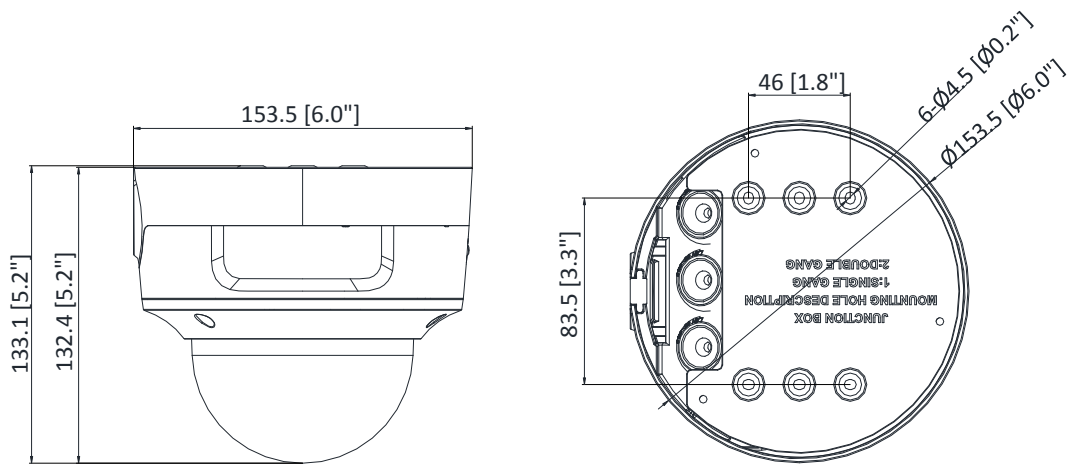

Startup and Operating Conditions	-30 °C to 60 °C (-22 °F to 140 °F). Humidity 95% or less (non-condensing)
Power Supply	12 VDC ± 25%, reverse polarity protection PoE: 802.3af , class 3
Power Consumption and Current	12 VDC, 0.9 A, max. 10.8 W PoE: (802.3af, 36 V to 57 V), 0.36 A to 0.23 A, max. 12.9 W
Power Interface	Two-core terminal block
Material	Metal
Camera Dimension	Ø153.5 × 133.1 mm (6.0" × 5.2")
Package Dimension	244 × 174 × 173 mm (9.6" × 6.9" × 6.8")
Camera Weight	Approx. 830 g (1.8 lb.)
With Package Weight	Approx. 1709 g (3.8 lb.)
Linkage Method	Upload to NAS/memory card, notify surveillance center, trigger record, trigger capture, audible warning
Web Client Language	33 languages English, Russian, Estonian, Bulgarian, Hungarian, Greek, German, Italian, Czech, Slovak, French, Polish, Dutch, Portuguese, Spanish, Romanian, Danish, Swedish, Norwegian, Finnish, Croatian, Slovenian, Serbian, Turkish, Korean, Traditional Chinese, Thai, Vietnamese, Japanese, Latvian, Lithuanian, Portuguese (Brazil), Ukrainian
General Function	Anti-flicker, heartbeat, mirror, privacy masks, flash log, password reset via e-mail, pixel counter
Software Reset	Yes
<b>Approval</b>	
EMC	FCC (47 CFR Part 15, Subpart B); CE-EMC (EN 55032: 2015, EN 61000-3-2: 2014, EN 61000-3-3: 2013, EN 50130-4: 2011 +A1: 2014); RCM (AS/NZS CISPR 32: 2015); IC (ICES-003: Issue 6, 2016); KC (KN 32: 2015, KN 35: 2015)
Safety	UL (UL 60950-1); CB (IEC 60950-1:2005 + Am 1:2009 + Am 2:2013); CE-LVD (EN 60950-1:2005 + Am 1:2009 + Am 2:2013); BIS (IS 13252(Part 1):2010+A1:2013+A2:2015); LOA (IEC/EN 60950-1)
Environment	CE-ROHS (2011/65/EU); WEEE (2012/19/EU); REACH (Regulation (EC) No 1907/2006)
Protection	Ingression protection: IP66 (IEC 60529-2013), IK10(IEC 62262:2002)

▪ Dimension

Unit: mm (inch)

▪ Accessory

Wall Mount

Corner Mount

Pendent Mount

Vertical Pole Mount

Inceiling Mount