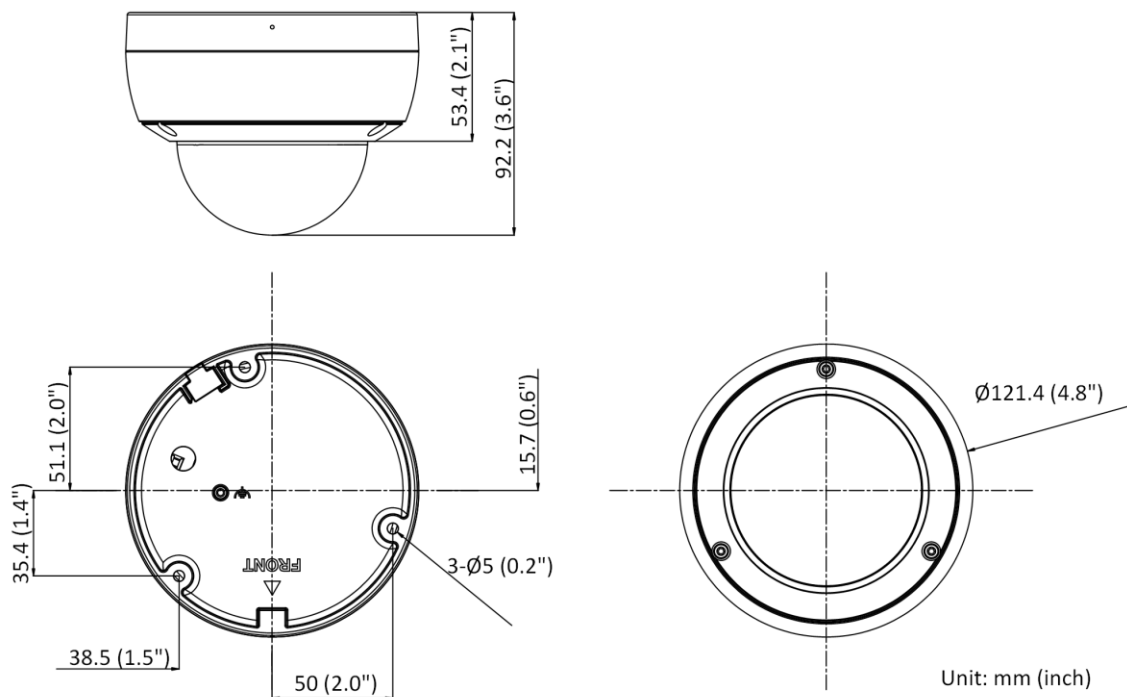

Safety	UL (UL 60950-1); CB (IEC 60950-1:2005 + Am 1:2009 + Am 2:2013, IEC 62368-1:2014); CE-LVD (EN 60950-1:2006+A2:2013, IEC 62368-1:2014+A11:2017); BIS (IS 13252(Part 1):2010+A1:2013+A2:2015); LOA (SANS IEC60950-1)
Environment	CE-RoHS (2011/65/EU); WEEE (2012/19/EU); Reach (Regulation (EC) No 1907/2006)
Protection	IP67 (IEC 60529-2013), IK10 (IEC 62262:2002)

▪ Available Model

DS-2CD3186G2-IS (2.8/4/6 mm)

DS-2CD3186G2-ISU (2.8/4/6 mm)

▪ Dimension