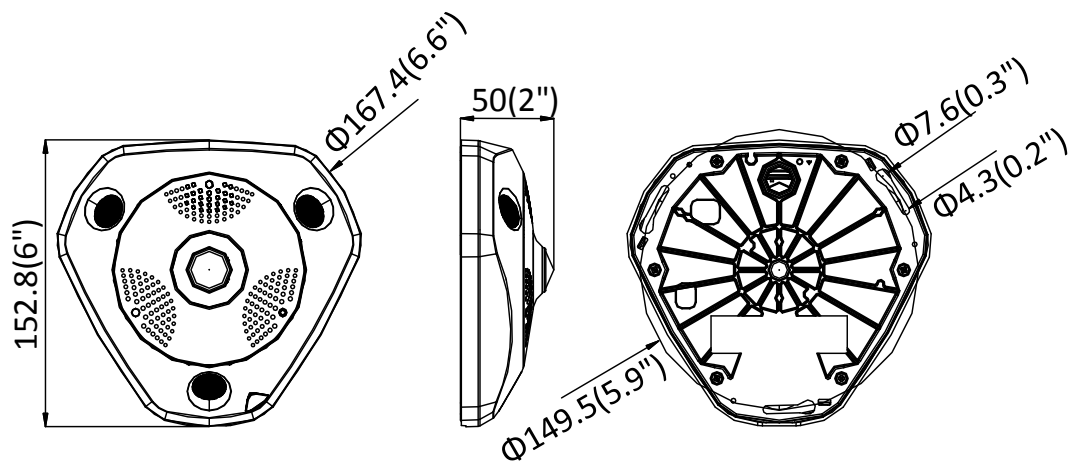

Without -V Model