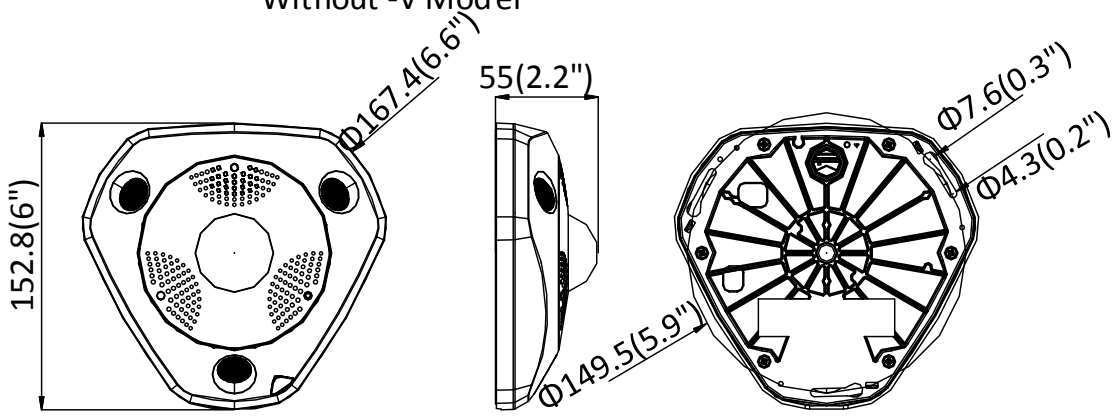

<b>General</b>	
Operating Conditions	-40 °C to +60 °C (-40 °F to +140 °F), Humidity 95% or less (non-condensing)
Power Supply	12 VDC $\pm$ 20%, PoE (802.3at, class 4), -S model: two-core terminal block Without -S model: $\Phi$ 5.5 $\times$ 2.1 mm coaxial power plug
Power Consumption	12 VDC, 1 A, max. 12.5 W PoE (802.3at, 42.5 to 57 V), 0.4 A to 0.3 A, max. 15 W
Protection Level (-V)	IP67, IK10
Heater	Yes
Material	Metal
Dimensions	Without -V model: 167.4 $\times$ 152.8 $\times$ 50 mm (6. 6" $\times$ 6" $\times$ 2") With -V model: 167.4 $\times$ 152.8 $\times$ 55 mm (6. 6" $\times$ 6" $\times$ 2.2")
Weight	Approx. 1400 g (3.09 lbs)

## Available Model

DS-2CD6365G0-I (1.27 mm); DS-2CD6365G0-IS (1.27 mm), DS-2CD6365G0-IV (1.27 mm), DS-2CD6365G0-IVS (1.27 mm)

## Dimensions

Without -V Model

With -V Model

Unit: mm (inch)

**Accessories**

DS-1280ZJ-DM25  
Junction Box

DS-1281ZJ-DM25  
Inclined Ceiling Mount

DS-1273ZJ-DM25  
Wall Mount