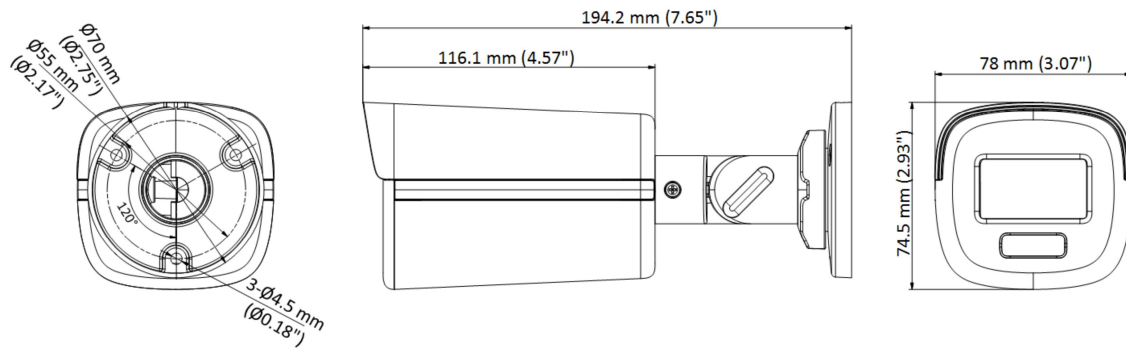

▪ Specification

Camera	
Image Sensor	3K CMOS
Signal System	PAL/NTSC
Max. Resolution	2960 (H) × 1665 (V)
Min. Illumination	0.0005 Lux @ (F1.0, AGC ON), 0 Lux with white light
Shutter Time	PAL: 1/25 s to 1/50,000 s; NTSC: 1/30 s to 1/50,000 s
Angle Adjustment	Pan: 0° to 360°, Tilt: 0° to 180°, Rotate: 0° to 360°
Lens	
Lens Type	2.8 mm and 3.6 mm fixed focal lens
Focal Length & FOV	2.8 mm, horizontal FOV: 100°, vertical FOV: 54°, diagonal FOV: 119° 3.6 mm, horizontal FOV: 81°, vertical FOV: 44°, diagonal FOV: 94°
Lens Mount	M12
Illuminator	
Supplement Light Range	IR: Up to 40 m, White Light: Up to 40 m
Smart Supplement Light	Yes
Image	
Frame Rate	3K @20 fps, 4 MP @25 fps/30 fps, 1080p @25 fps/30 fps
Wide Dynamic Range (WDR)	≥130 dB
Image Parameters Switch	STD/HIGH-SAT/HIGHLIGHT
AGC	Yes
Day/Night Mode	Auto/Color/BW (Black and White)
White Balance	Auto/Outdoor/Global/Manual
Image Enhancement	WDR, BLC, HLC, Global, HLS
Noise Reduction	3D DNR/2D DNR
Image Settings	Brightness, Contrast, Mirror, Smart Light, Anti-Banding
Interface	
Video Output	1 HD analog output
Event	
Motion Detection	4 programmable motion areas
General	
Power	12 VDC ± 25%, 0.65 A, max. 7.8 W, PoC.at, *You are recommended to use one power adapter to supply the power for one camera.
Language	English
Operating Condition	-40 °C to 60 °C (-40 °F to 140 °F). Humidity: 90% or less (non-condensing)
Material	Metal
Communication	HIKVISION-C
Dimension	194.2 mm × 78 mm × 74.5 mm (7.65" × 3.07" × 2.93")
Weight	Approx. 570 g (1.26 lb.)
Approval	
Protection	IP67

▪ Available Model

DS-2CE12KF3T-LE(2.8mm)

DS-2CE12KF3T-LE(3.6mm)

▪ **Dimension**

▪ **Accessory**

▪ **Optional**

DS-2280ZJ Wall Mount	DS-1280ZJ-XS Junction Box
	
	

Headquarters